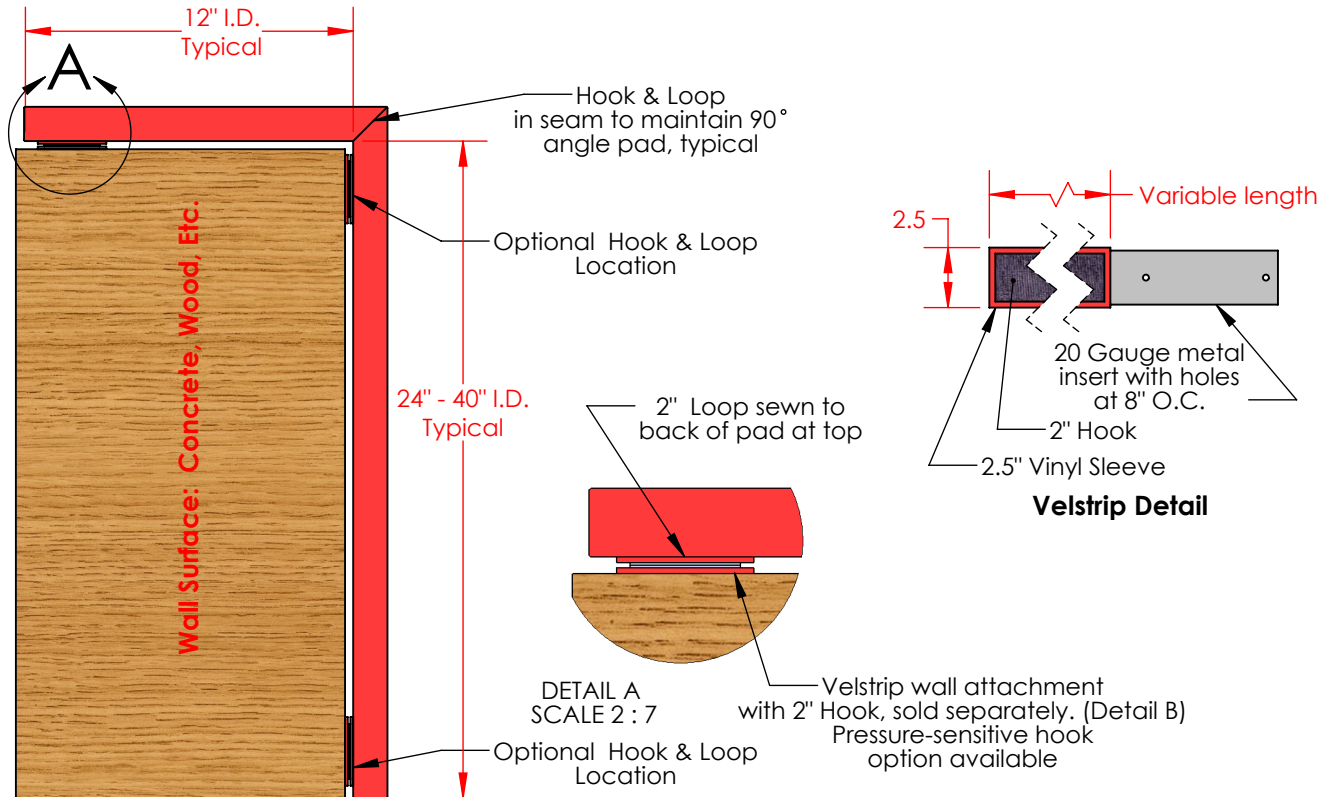

STAGE MAT

14oz. Vinyl Colors Actual Colors May Vary from Samples	Royal Blue	Gold	Purple	Navy Blue	White	Kelley Green	Sky Blue
	Red	Forest Green	Burgundy	Grey	Black	Orange	Camel

Specifications:

Interior Use

Application: Masonry, Wood Wall or Drywall

Foam Core: 1.25" THICK ASTM F2440-04 High Impact Foam

Vinyl Covering: 14 oz. Vinyl, Leather Grain appearance, 1300 Denier Polyester Base Fabric, Tear Strength: 93 x 83, Strip Tensile: 365 x 348, Anti-fungal, Flame Resistant: Class A. Colors per manufacturer's standard selection, as selected by Architect. Vinyl cover is stitched using 6 lbs. bonded polyester black thread.

Attachment: 2" Loop sewn to back of pad at top. Velstrip wall attachment with 2" Hook or Pressure-sensitive Hook, sold separately.

Meets all emissions criteria for
Greenguard Children & Schools Certification

PROPRIETARY AND CONFIDENTIAL
THE INFORMATION CONTAINED
IN THIS DOCUMENT IS THE
SOLE PROPERTY OF
PROMATS® ATHLETICS AND
ANY REPRODUCTION IN PART
OR WHOLE WITHOUT WRITTEN
PERMISSION IS PROHIBITED

SMVHI
Sewn Stage Mat with
Hook and Loop Attachment

Not To Scale

Promats® Athletics 02062015