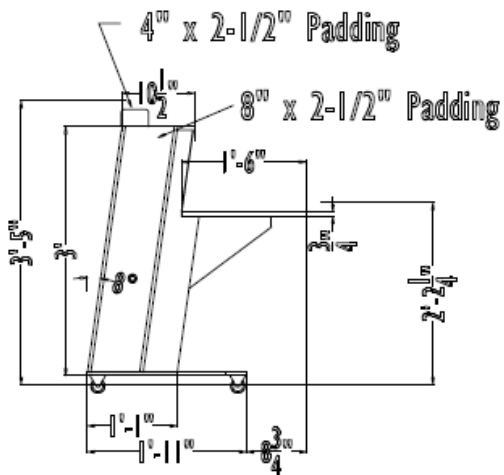

Rear View

Front View
8' BACKLIT

Side Elevation

8' BACKLIT Face

	PROJECT	SPORTS TABLES	
	TABLE	8 FOOT TABLE	
	SCALE	1" = 1'	DATE OF DHW
DESIGNED BY		NO.	A