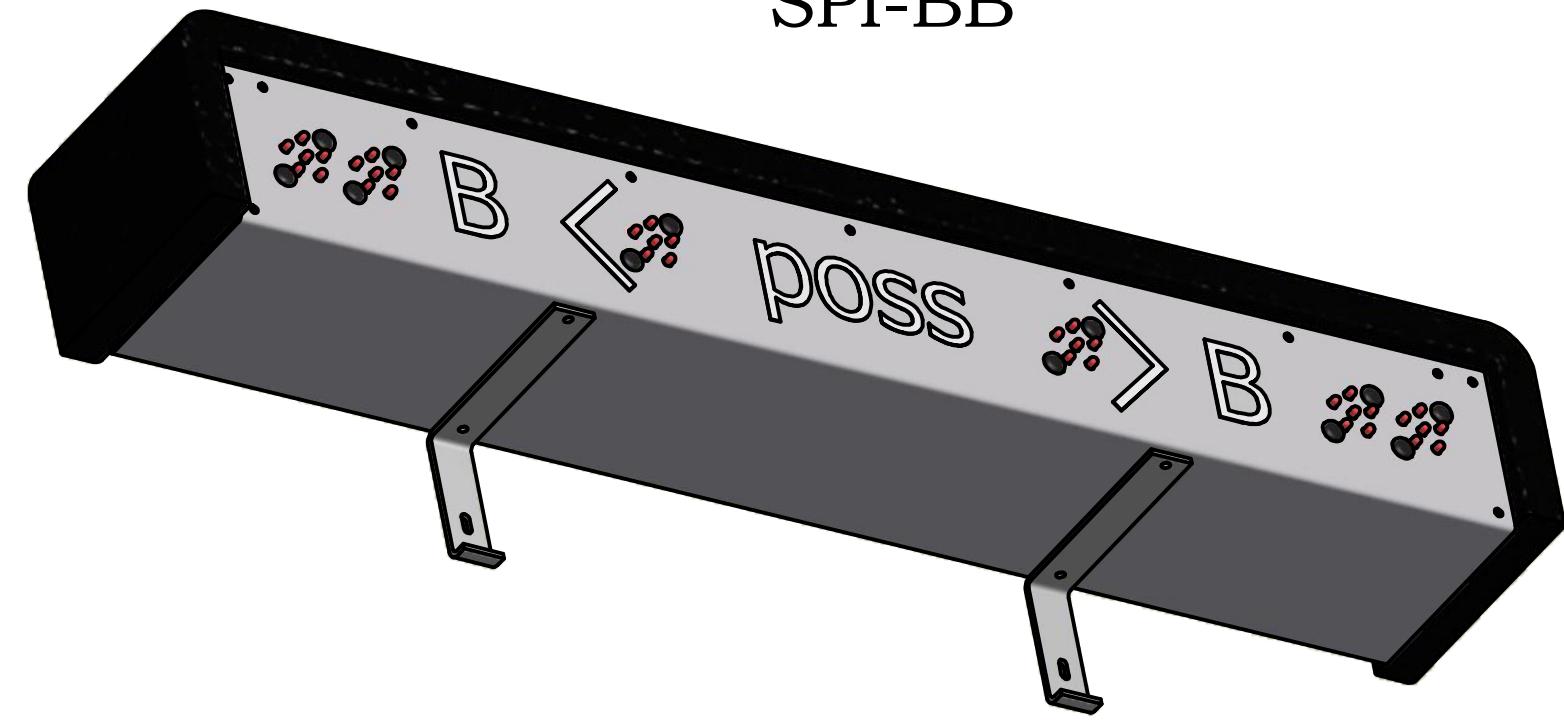

Single Section Scorer's Table

Rev	--
-----	----

Step 1: Screw brackets to possession indicator with Nevco provided screws.

SPI-BB

Step 2: Screw brackets to scorer table with Nevco provided screws. The screws will screw into threaded inserts in the scorer table.

Plug possession indicator's wall wart into power strip in scorer table.

Installation Possession Indicator		 Nevco, Inc. Greenville, Illinois 62246	
		Drawing No. 241-0387	
Drawn WHP	Date 2/8/2021	Sheet 1	of 2

Multi-Section Scorer's Table

Rev --

Step 1: Screw brackets to possession indicator with Nevco provided screws.

SPI-BB

Step 2: Screw brackets to scorer table with Nevco provided screws. The screws will screw into threaded inserts in the scorer table.

Multi-section tables have possession indicators installed towards center of tables

Plug possession indicator's wall wart into power strip in scorer table.

DETAIL B

Right table section not shown

Installation Possession Indicator