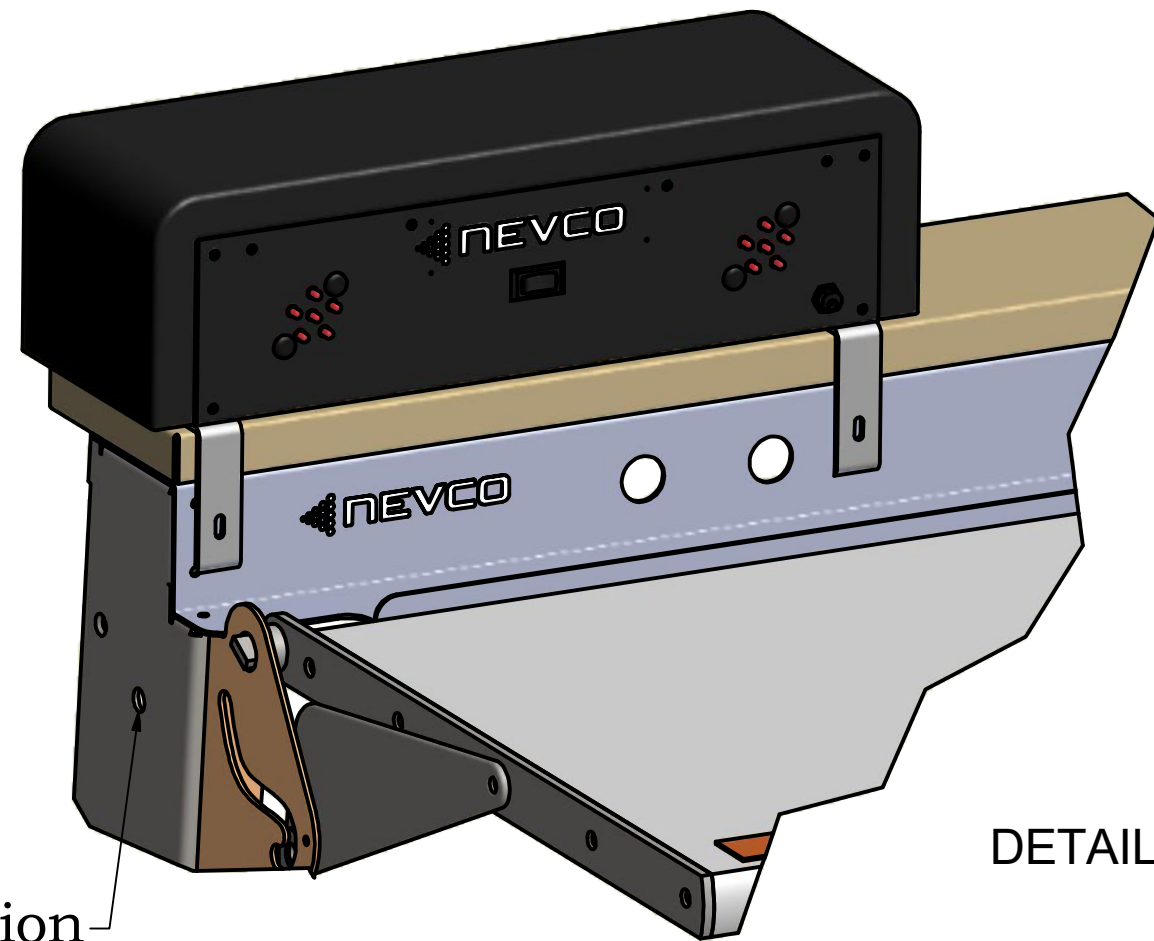

Single Section Scorer's Table

Rev	--
-----	----

Step 1: Screw brackets to possession indicator with Nevco provided screws.

SPI-BB

Step 2: Screw brackets to scorer table with Nevco provided screws. The screws will screw into threaded inserts in the scorer table.

Plug possession indicator's wall wart into power strip in scorer table.

Installation Possession Indicator		 Nevco, Inc. Greenville, Illinois 62246	
		Drawing No. 241-0387	
Drawn WHP	Date 2/8/2021	Sheet 1	of 2

Multi-Section Scorer's Table

Rev --

Step 1: Screw brackets to possession indicator with Nevco provided screws.

SPI-BB

Step 2: Screw brackets to scorer table with Nevco provided screws. The screws will screw into threaded inserts in the scorer table.

Multi-section tables have possession indicators installed towards center of tables

Plug possession indicator's wall wart into power strip in scorer table.

DETAIL B

Right table section not shown

Installation Possession Indicator