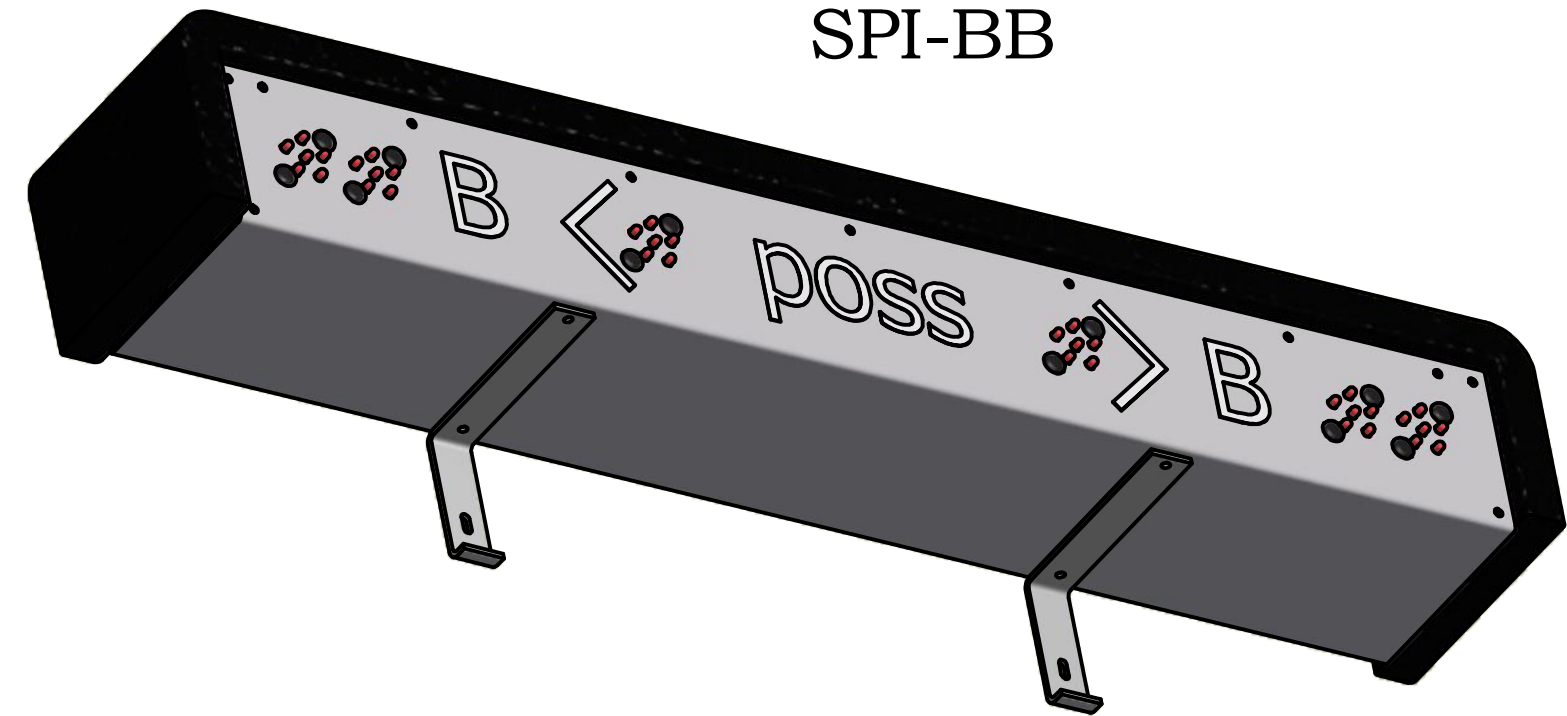

Single Section Scorer's Table

Rev	--
-----	----

Step 1: Screw brackets to possession indicator with Nevco provided screws.

SPI-BB

Step 2: Screw brackets to scorer table with Nevco provided screws. The screws will screw into threaded inserts in the scorer table.

Plug possession indicator's wall wart into power strip in scorer table.

Installation Possession Indicator		 Nevco, Inc. Greenville, Illinois 62246	
		Drawing No. 241-0387	
Drawn WHP	Date 2/8/2021	Sheet 1	of 2

Multi-Section Scorer's Table

Rev --

Step 1: Screw brackets to possession indicator with Nevco provided screws.

SPI-BB

Step 2: Screw brackets to scorer table with Nevco provided screws. The screws will screw into threaded inserts in the scorer table.

Multi-section tables have possession indicators installed towards center of tables

Plug possession indicator's wall wart into power strip in scorer table.

DETAIL B

Right table section not shown

Installation Possession Indicator