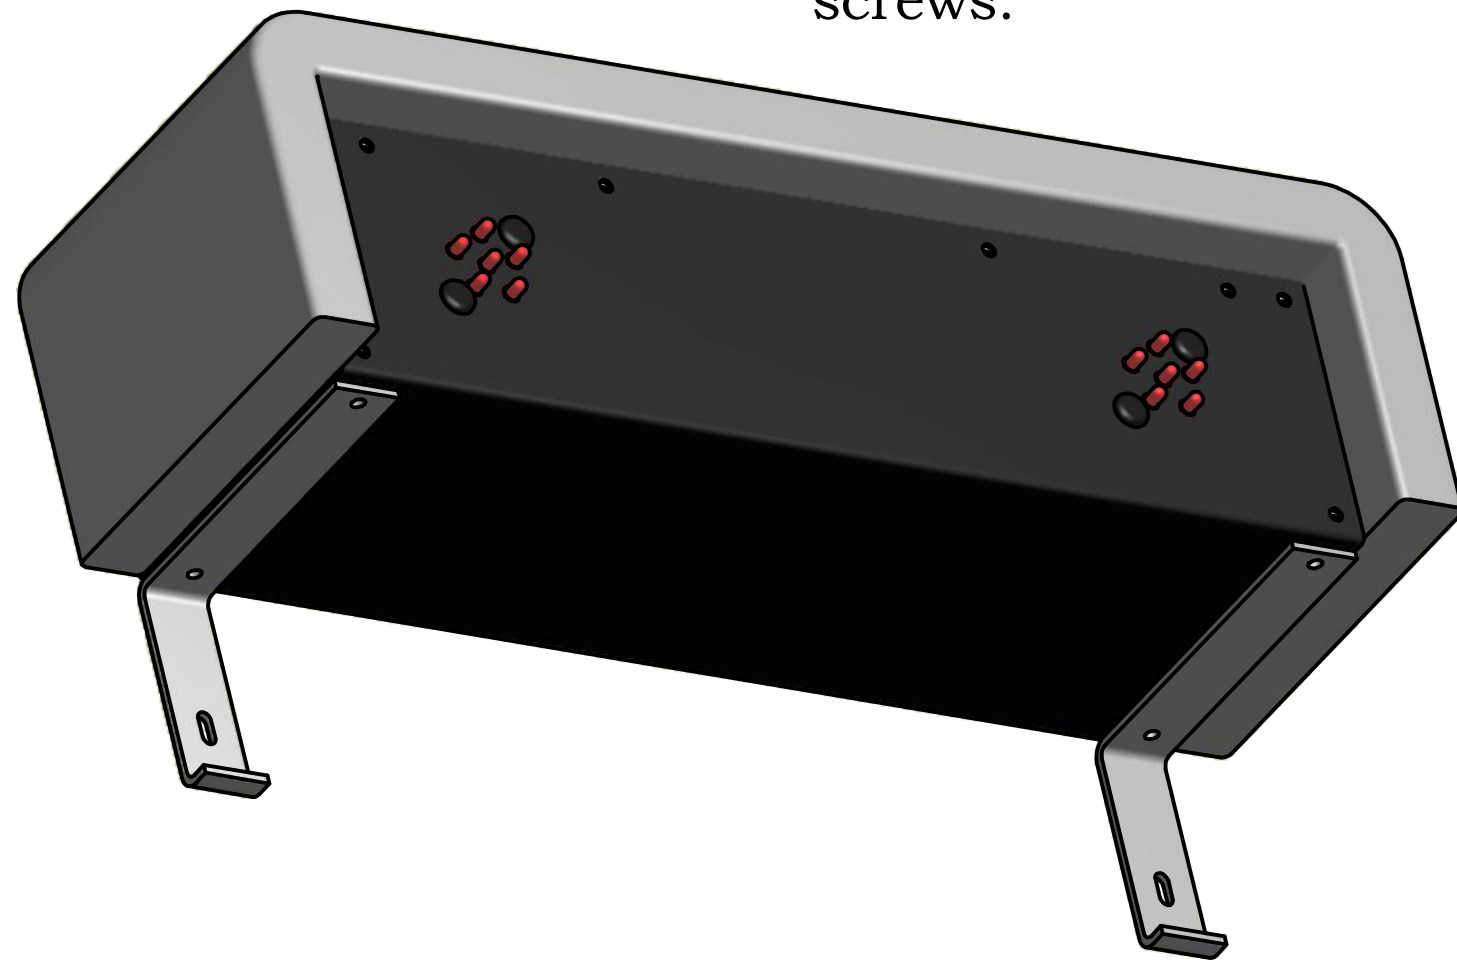

Single Section Scorer's Table

Rev	--
-----	----

Step 1: Screw brackets to possession indicator with Nevco provided screws.

SPI-BB

Step 2: Screw brackets to scorer table with Nevco provided screws. The screws will screw into threaded inserts in the scorer table.

Plug possession indicator's wall wart into power strip in scorer table.

Installation Possession Indicator		 Nevco, Inc. Greenville, Illinois 62246	
		Drawing No. 241-0387	
Drawn WHP	Date 2/8/2021	Sheet 1	of 2

Multi-Section Scorer's Table

Rev --

Step 1: Screw brackets to possession indicator with Nevco provided screws.

SPI-BB

Step 2: Screw brackets to scorer table with Nevco provided screws. The screws will screw into threaded inserts in the scorer table.

Multi-section tables have possession indicators installed towards center of tables

Plug possession indicator's wall wart into power strip in scorer table.

DETAIL B

Right table section not shown

Installation Possession Indicator