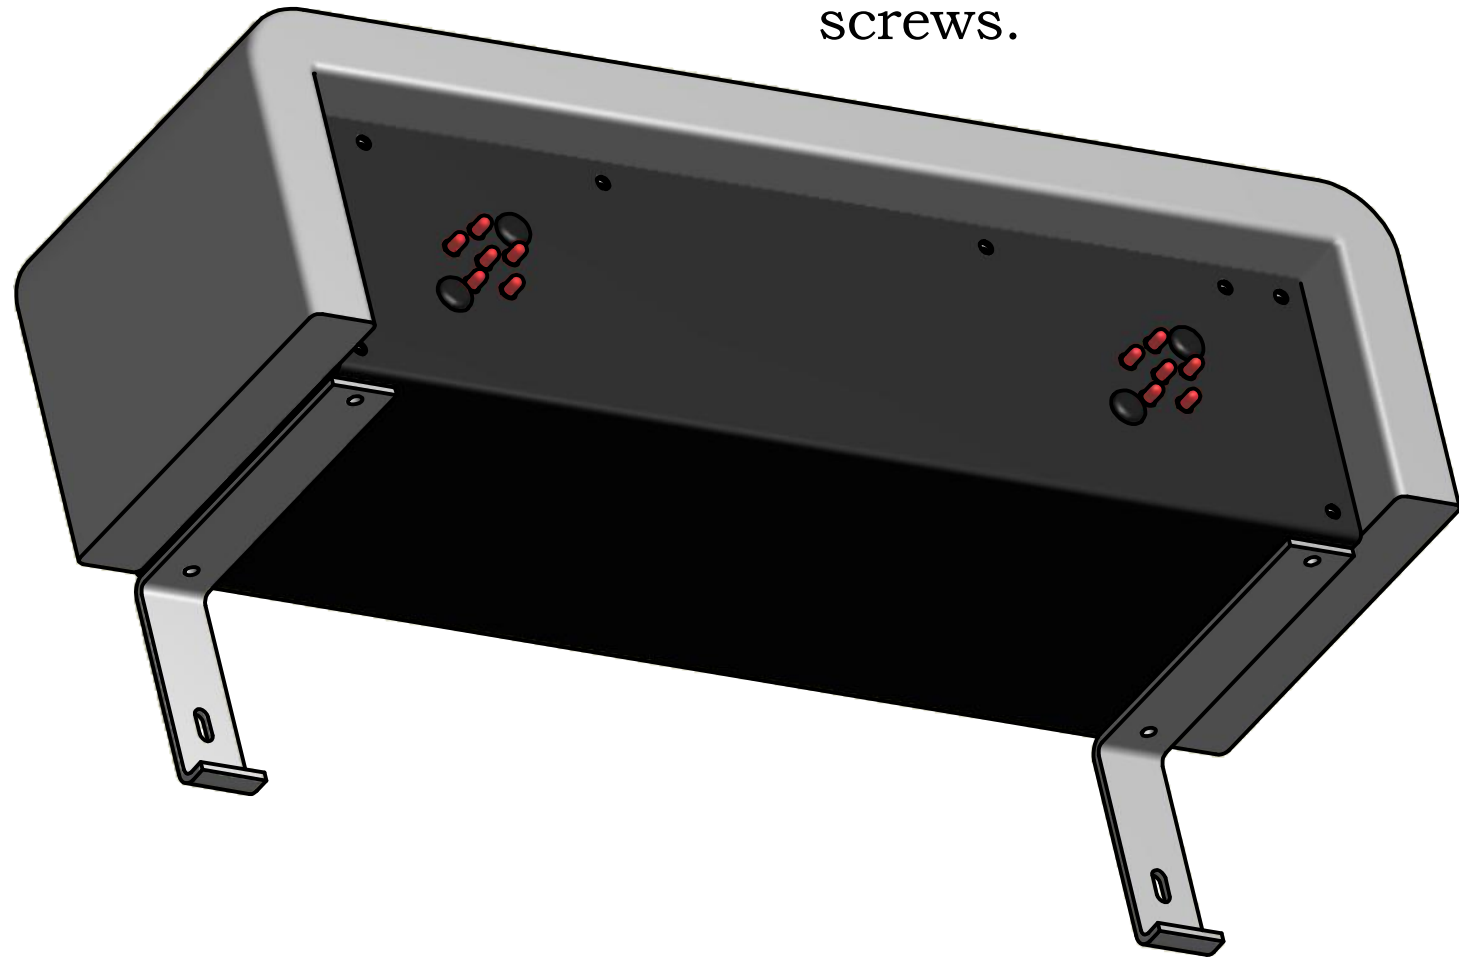

Single Section Scorer's Table

Rev	--
-----	----

Step 1: Screw brackets to possession indicator with Nevco provided screws.

SPI-BB

Step 2: Screw brackets to scorer table with Nevco provided screws. The screws will screw into threaded inserts in the scorer table.

Plug possession indicator's wall wart into power strip in scorer table.

Installation Possession Indicator		 Nevco, Inc. Greenville, Illinois 62246	
		Drawing No. 241-0387	
Drawn WHP	Date 2/8/2021	Sheet 1	of 2

Multi-Section Scorer's Table

Rev --

Step 1: Screw brackets to possession indicator with Nevco provided screws.

SPI-BB

Step 2: Screw brackets to scorer table with Nevco provided screws. The screws will screw into threaded inserts in the scorer table.

Multi-section tables have possession indicators installed towards center of tables

Plug possession indicator's wall wart into power strip in scorer table.

DETAIL B

Right table section not shown

Installation Possession Indicator