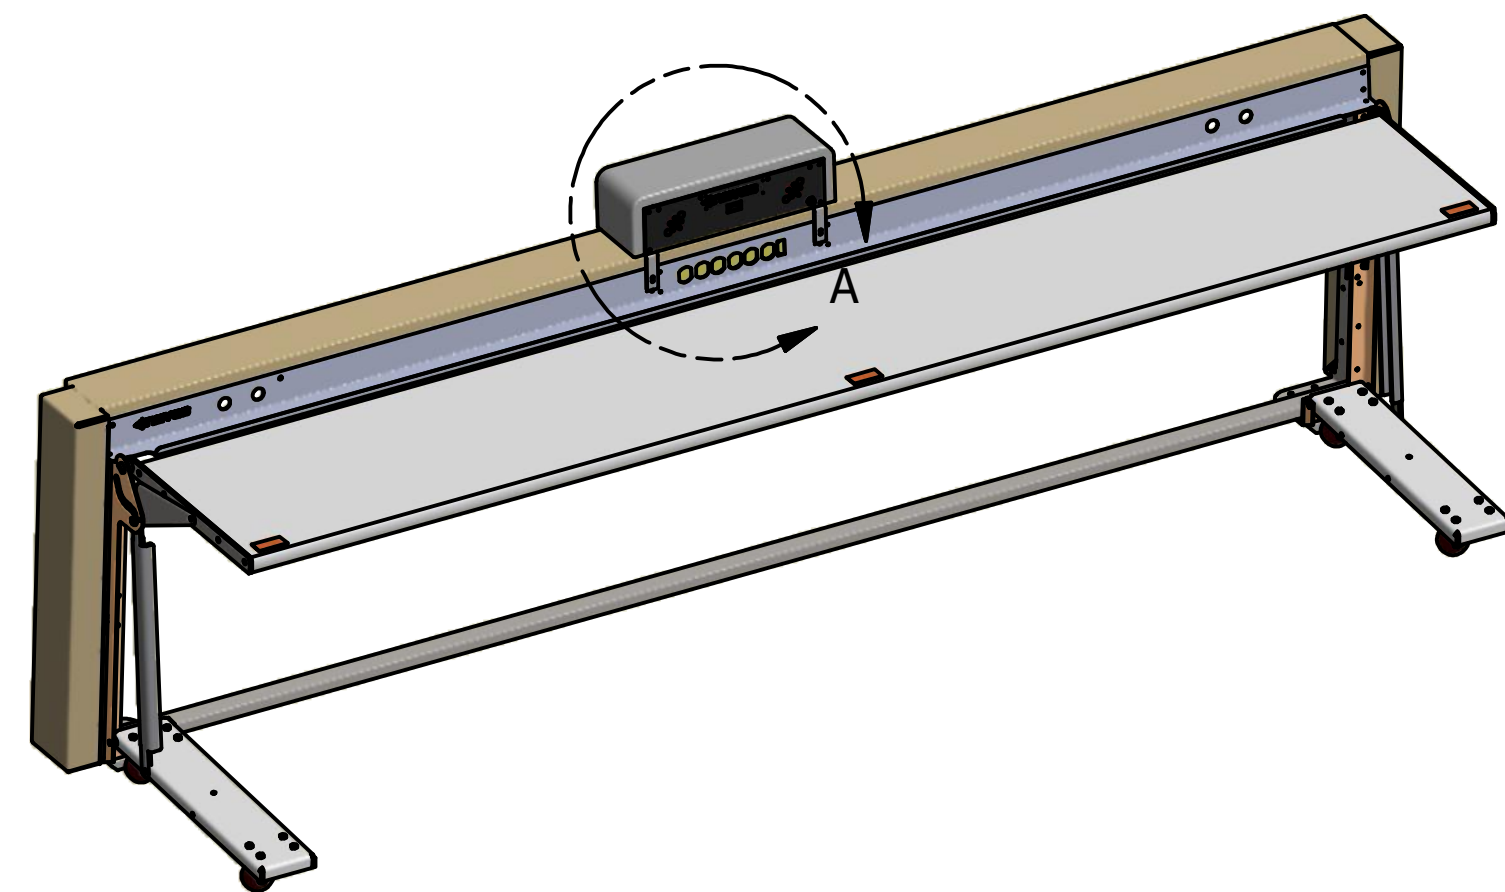

Single Section Scorer's Table

Rev	--
-----	----

Step 1: Screw brackets to possession indicator with Nevco provided screws.

SPI-BB

Step 2: Screw brackets to scorer table with Nevco provided screws. The screws will screw into threaded inserts in the scorer table.

Plug possession indicator's wall wart into power strip in scorer table.

Installation Possession Indicator		 Nevco, Inc. Greenville, Illinois 62246	
		Drawing No. 241-0387	
Drawn WHP	Date 2/8/2021	Sheet 1	of 2

Multi-Section Scorer's Table

Rev --

Step 1: Screw brackets to possession indicator with Nevco provided screws.

SPI-BB

Step 2: Screw brackets to scorer table with Nevco provided screws. The screws will screw into threaded inserts in the scorer table.

Multi-section tables have possession indicators installed towards center of tables

Plug possession indicator's wall wart into power strip in scorer table.

DETAIL B

Right table section not shown

Installation Possession Indicator