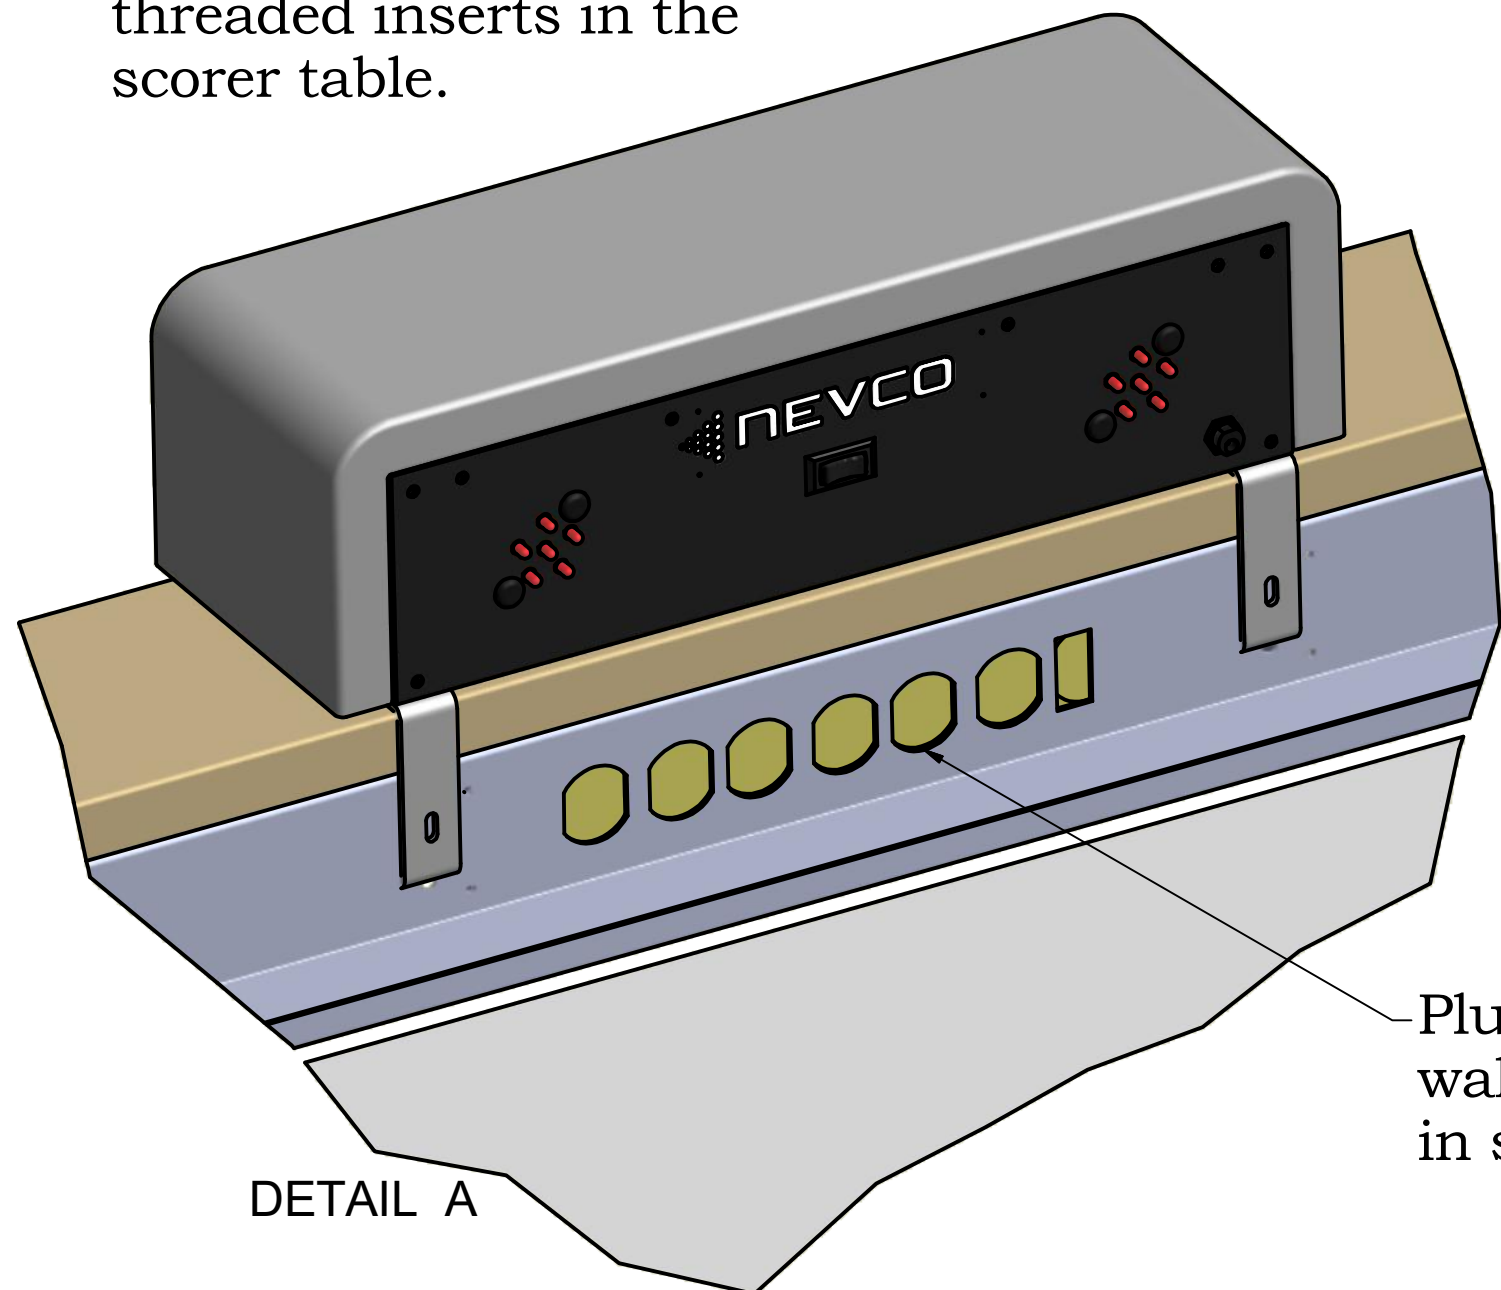

Single Section Scorer's Table

Rev	--
-----	----

Step 1: Screw brackets to possession indicator with Nevco provided screws.

SPI-BB

Step 2: Screw brackets to scorer table with Nevco provided screws. The screws will screw into threaded inserts in the scorer table.

Plug possession indicator's wall wart into power strip in scorer table.

Installation Possession Indicator		 Nevco, Inc. Greenville, Illinois 62246	
		Drawing No. 241-0387	
Drawn WHP	Date 2/8/2021	Sheet 1	of 2

Multi-Section Scorer's Table

Rev --

Step 1: Screw brackets to possession indicator with Nevco provided screws.

SPI-BB

Step 2: Screw brackets to scorer table with Nevco provided screws. The screws will screw into threaded inserts in the scorer table.

Multi-section tables have possession indicators installed towards center of tables

Plug possession indicator's wall wart into power strip in scorer table.

DETAIL B

Right table section not shown

Installation Possession Indicator