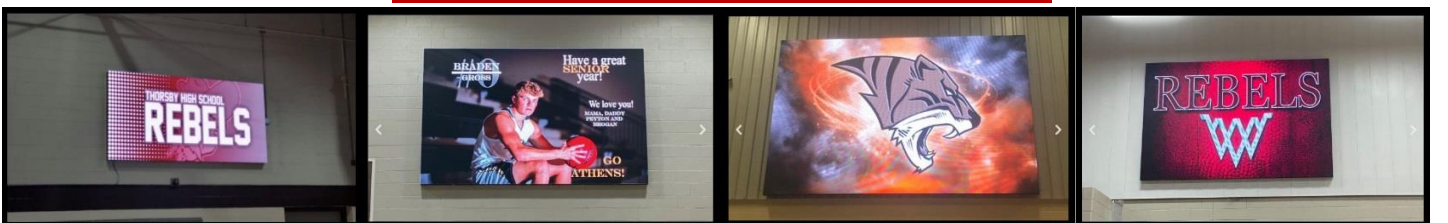

All-LED 4.8mm Video Displays

2.5'x5' LED Video Display

5'x10' LED Video Display

7'x12' LED Video Display

10'x15' LED Video Display

- Full-color custom school and/or sponsor artwork
- Computer and software included
- Official scoreboard software available
- Training and customer service included
- 4 different sizes available (above)

All products include:

Customization, add-ons available

Lifelong support

Fundraising opportunities