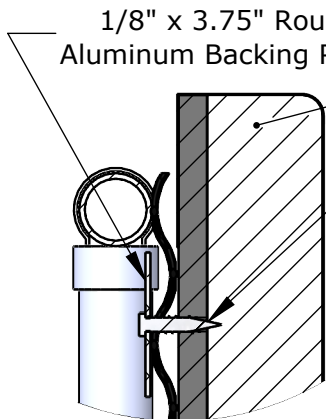

**Z-Clip Wall Mount**

3/4" Square Edge AdvanTech Water Resistant Composite Sheathing Panel, All Sides Stained and Sealed with Exterior Grade Finish

#12 x 1" Stainless Steel Screw

Aluminum Z-Clips, Top and Bottom (Intermediate Row of Clips for Pads 6' and Higher)

**Chain Link Bolt and Plate Mount**

1/8" x 3.75" Round Aluminum Backing Plates

3" Thick High Impact Polyurethane Foam

1/4" x 2" Galvanized Steel Lag Bolt

Optional Custom Digitally Printed Lettering And/Or Graphics Available

18 oz. Outdoor Vinyl, High UV Resistance, Various Standard Colors Available

Part Numbers *	Size	Attachment
BFWPZ44/BFWPZ44DG	4'W x 4'L x 3.75"D	Z-Clip Wall Mount
BFWPZ46/BFWPZ46DG	4'W x 6'L x 3.75"D	Z-Clip Wall Mount
BFWPZ48/BFWPZ48DG	4'W x 8'L x 3.75"D	Z-Clip Wall Mount
BFWPZ-NSS/BFWPZDG-NSS	_ 'W x _ 'L x 3.75"D	Z-Clip Wall Mount
BFWPCL44/BFWPCL44DG	4'W x 4'L x 3.75"D	Chain Link Bolt and Plate Mount
BFWPCL46/BFWPCL46DG	4'W x 6'L x 3.75"D	Chain Link Bolt and Plate Mount
BFWPCL48/BFWPCL48DG	4'W x 8'L x 3.75"D	Chain Link Bolt and Plate Mount
BFWPCL-NSS/BFWPCLDG-NSS	_ 'W x _ 'L x 3.75"D	Chain Link Bolt and Plate Mount