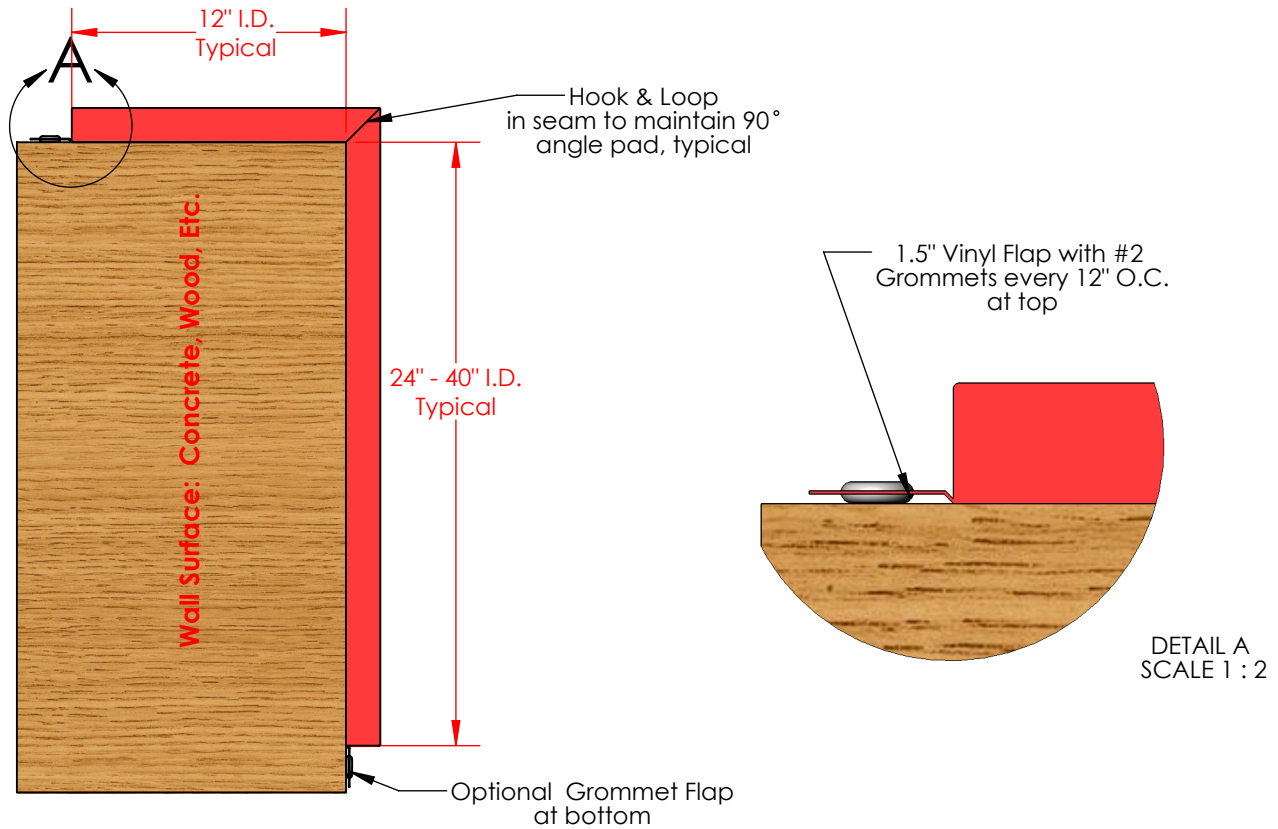

STAGE MAT

14oz. Vinyl Colors Actual Colors May Vary from Samples	Royal Blue	Gold	Purple	Navy Blue	White	Kelley Green	Sky Blue
	Red	Forest Green	Burgundy	Grey	Black	Orange	Camel

Specifications:

Interior Use

Application: Masonry, Wood Wall or Drywall

Foam Core: 1.25" THICK ASTM F2440-04 High Impact Foam

Vinyl Covering: 14 oz. Vinyl, Leather Grain appearance, 1300 Denier Polyester Base Fabric, Tear Strength: 93 x 83, Strip Tensile: 365 x 348, Anti-fungal, Flame Resistant: Class A. Colors per manufacturer's standard selection, as selected by Architect. Vinyl cover is stitched using 6 lbs. bonded polyester black thread.

Attachment: 1.5" Vinyl flaps with #2 grommets every 12" O.C. at top allow the pad to be mounted to the wall with the appropriate wood, drywall, or masonry fasteners provided by others.

Meets all emissions criteria for
Greenguard Children & Schools Certification

PROPRIETARY AND CONFIDENTIAL
THE INFORMATION CONTAINED
IN THIS DOCUMENT IS THE
SOLE PROPERTY OF
PROMATS® ATHLETICS AND
ANY REPRODUCTION IN PART
OR WHOLE WITHOUT WRITTEN
PERMISSION IS PROHIBITED

SMGHI
Sewn Stage Mat with
Grommet Attachment

Not To Scale

Promats® Athletics 02062015