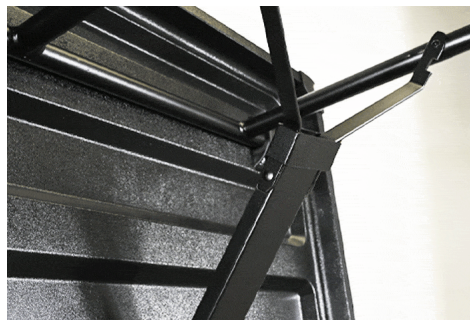

OVERVIEW

The MityLite ABS Rectangle folding table is a top seller, and for good reason. It's durable and hard-wearing, lasting exceptionally well through years of daily use. The stain-resistant, high-impact ABS plastic tabletop is bonded to a sturdy wood laminate core. Powder-coated steel legs in a variety of styles provide strength and stability to this folding table, which can support 2,000 pounds. Ideal for events of all types, this folding table is a classic that will save you money on maintenance, labor, and replacement when compared to other folding tables on the market.

Glide Options: Plastic - Plastic, Swivel

Tabletop Thickness: 0.8" (1.9 cm)

Distance From Edge To Legs: 3.8" (9.5 cm) -
17.9" (45.5 cm)

Top Material: ABS Plastic

Apron Material: ABS Plastic

FEATURES

- High-impact ABS plastic tabletop
- Durable & long-wearing design
- Multiple leg options available
- Supports more than 2,000 lbs. (907 kg)
- Stain-resistant surfaces wipe clean
- Shock-resistant, highly durable edge bumper
- Table legs fold for easy handling & storage
- Generous 15-year warranty

Price Point

Ability to Customize

Ease of Use

Rugged and sturdy

You'll be using this table for years, thanks to a sturdy hardwood frame.

An impact-resistant, waterproof bumper is chemically welded around the edges of the core for rugged durability.